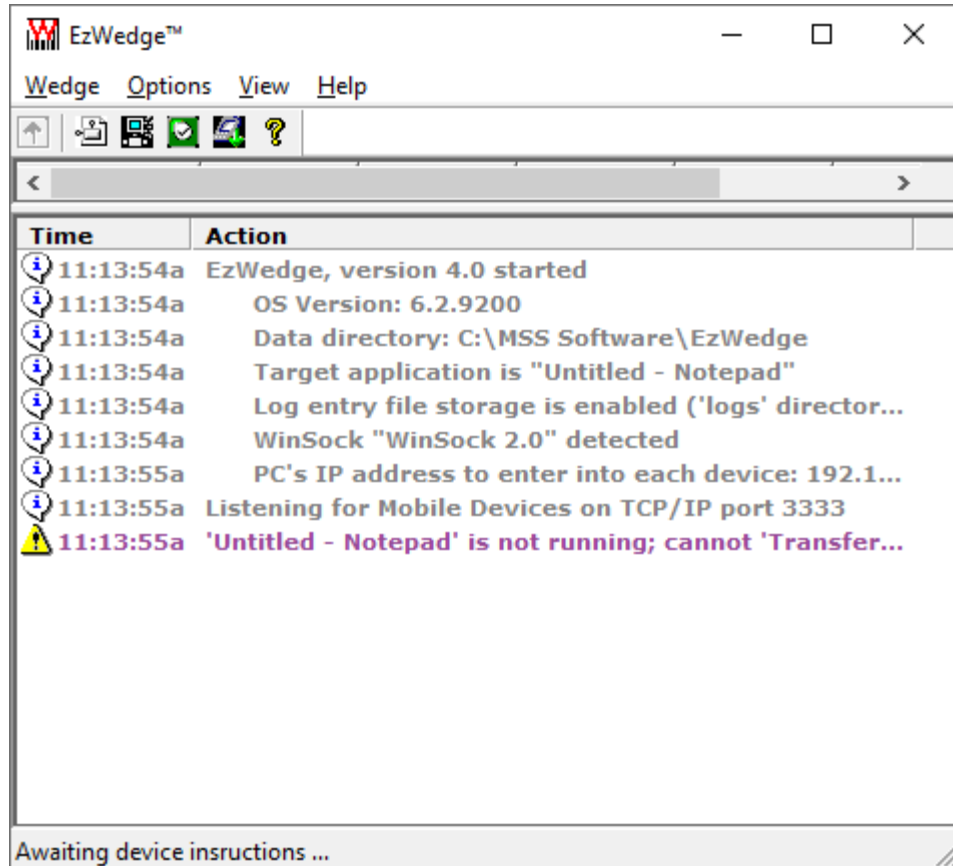

Ethernet Module for CK3 Docks

An Alternative Communications Toll will Extend the Life of Existing
Equipment and Reduce the Total Cost of Ownership

OVERVIEW EZ-Wedge

FOR VA Hospitals

ABOUT EZ-WEDGE

Based on TCP/IP standards, the EZ-Wedge software easily transfers data from mobile barcode readers such as the CK3 via a wired Ethernet cable through the network and to the user's PC.